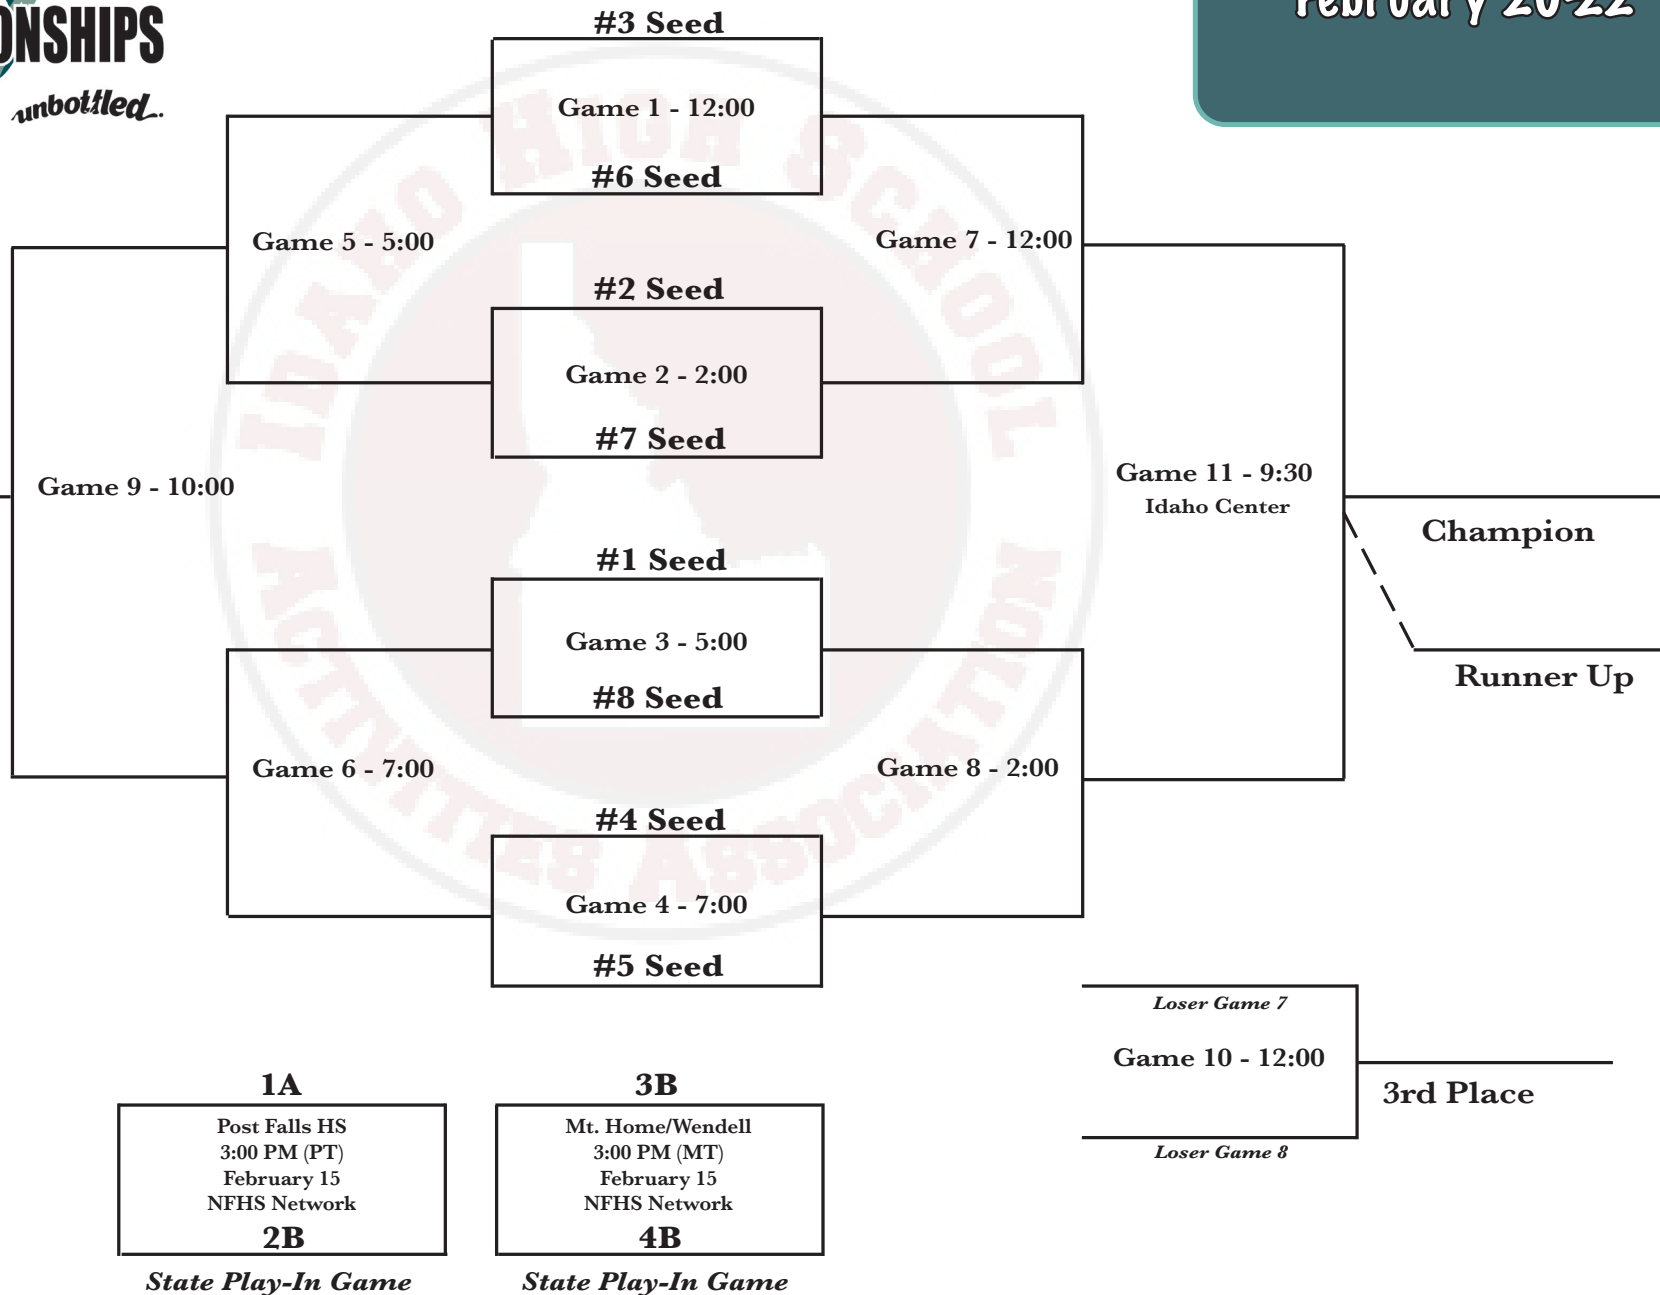

unbottled.

**1A Girls  
Nampa High School  
February 20-22**

**GAME SCHEDULE**

**THURSDAY**

**Session 1**

Game 1 12:00 PM  
Game 2 2:00 PM

**Session 2**

Game 3 5:00 PM  
Game 4 7:00 PM

**FRIDAY**

**Session 3**

Game 7 12:00 PM  
Game 8 2:00 PM

**Session 4**

Game 5 5:00 PM  
Game 6 7:00 PM

**SATURDAY**

**Session 5**

Game 9 10:00 AM  
Game 10 12:00 PM

**Championship Session 6**

Game 11 9:30 PM

**Ford Idaho Center**